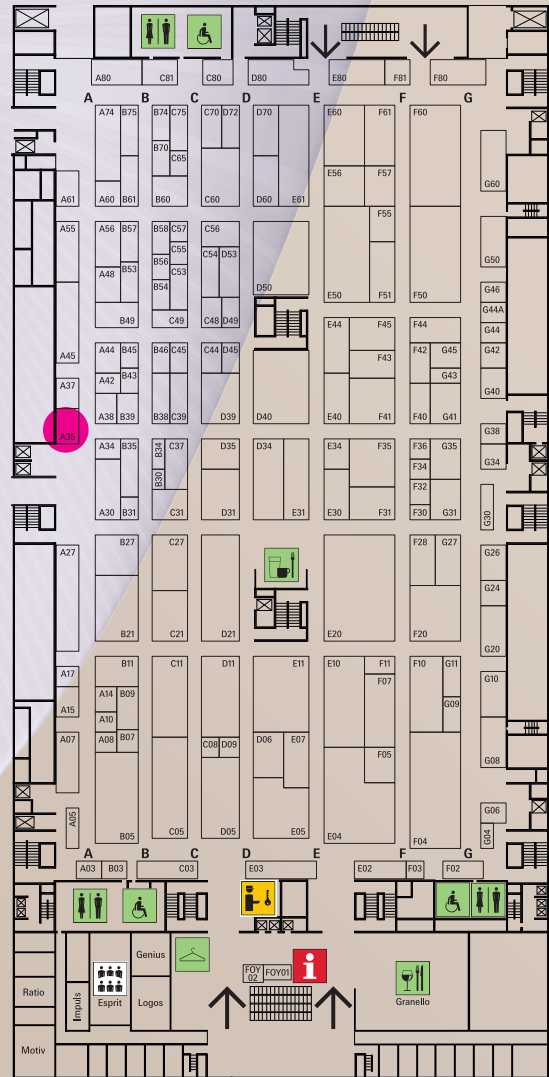

ambiente

7. – 11. 2. 2025
FRANKFURT / MAIN

WE ARE HERE FOR YOU

We'd love to welcome you to **Stand A35 in Hall 9.1** at the world's most important consumer goods fair, held between 7 and 11 February 2025. This is where we'll be presenting our highlights and new products – among all the sector's other trends and ideas. Let yourself be inspired.

Vialli Design

Vialli Design®

FLOOR PLAN

Halle Hall 9.1

OPENING TIMES

7. – 10. 2. 2025 9.00 – 18.00
11. 2. 2025 9.00 – 17.00

ADMISSION/ADVANCE BOOKING

Information on ticket prices and discounted online tickets are available at [ambiente.messefrankfurt.com](https://www.ambiente.messefrankfurt.com)